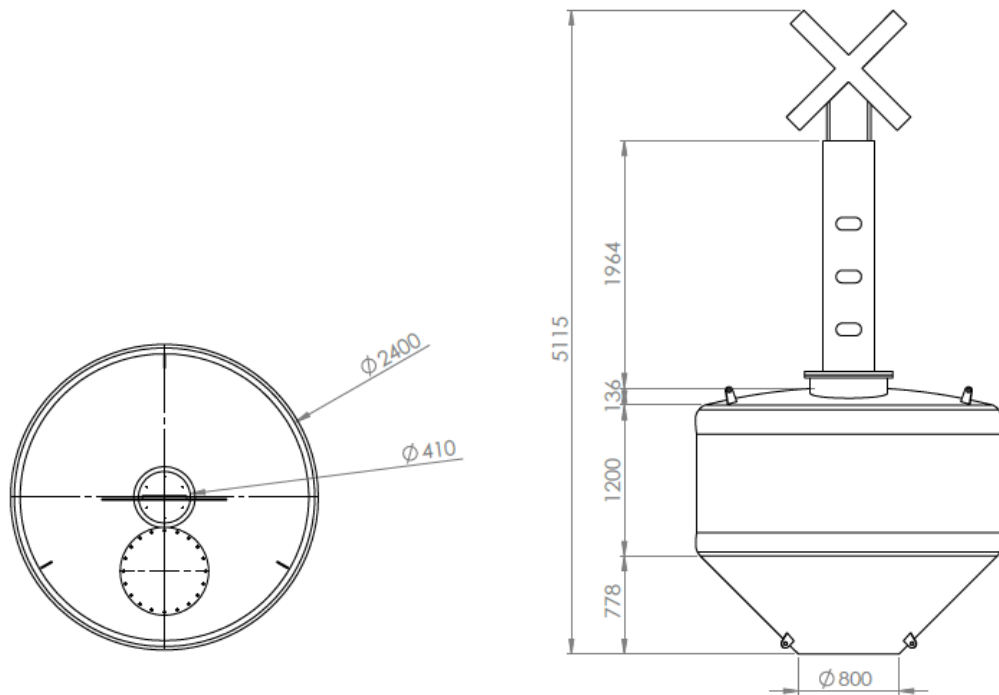

*optional

Marker Guardian S2400SMN

Marker Guardian S2400SMN

General Characteristics

Available Colors	Yellow, Red, Green as per I.A.L.A. recommendations
Focal Plane height (mm/in)	2800/110
Total Float Volume (L/gal)	7686/2030
Nominal Freeboard (mm/in)	1336,0/52,6
Freeboard, Minimum (mm/in)	300,0/11,8
Draft, Maximum (mm/in)	778,0/30,2
Nominal Draft (mm/in)	815/32
Reserve Buoyancy (Kg/lb)	1401/3089
Visual Area (m2/ft2)	3,8/41
Water Area (m2/ft2)	6,3/68
Ballast (Kg/lb)	350/772
Maximum Mooring Load (Kg/lb)	420/926
Safe Working Load, 1point (Kg/lb)	10000/22046
Safe Working Load, 2points (Kg/lb)	20000/44092
Submergence (Kg.cm-1/lb.in-1)	1,7/3,7

Physical Characteristics

Material	Isophthalic NPG Polyester resin reinforced with Kevlar and glass fiber; 316-grade SS fixtures
Height (mm/in)	5115/201
With(mm/in)	2400/95
Wall Thickness (mm/in)	7/0,28
Mass (Kg/lb)	758/1671
Product Life Expectancy	>20 years